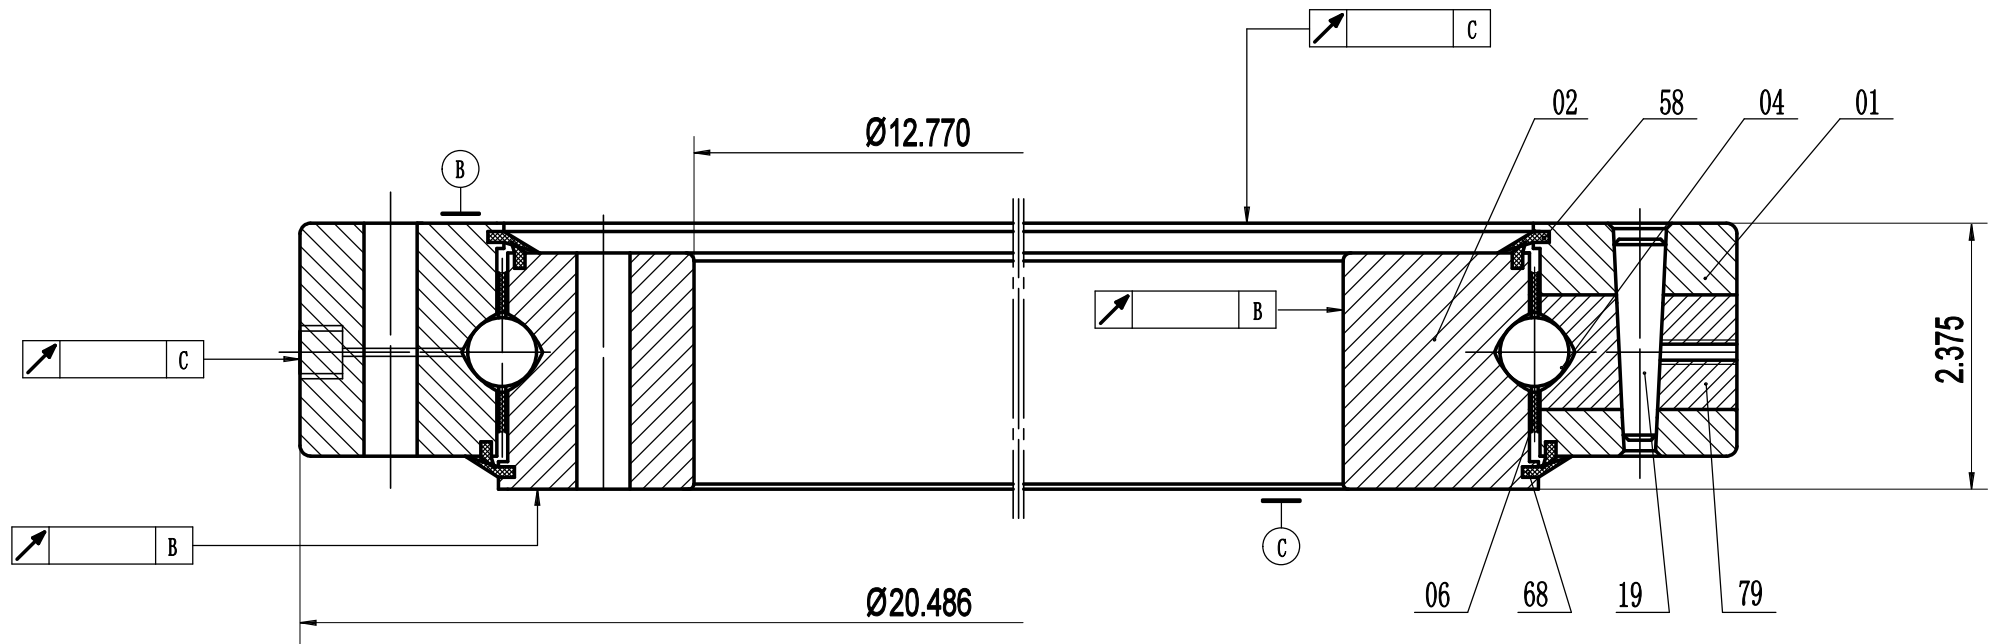

A-A

Remark:

1. Luoyang Jiecheng Bearing Technology Co., Ltd is a technical Inc, specialize in designing and manufacturing slewing ring bearing, we can design and manufactur all kinds of slewing bearing according to client's requirement.

MT Series	MTO-324X	
	weight	
	105 (lbs)	
Luoyang Jiecheng Bearing Technology Co., Ltd		