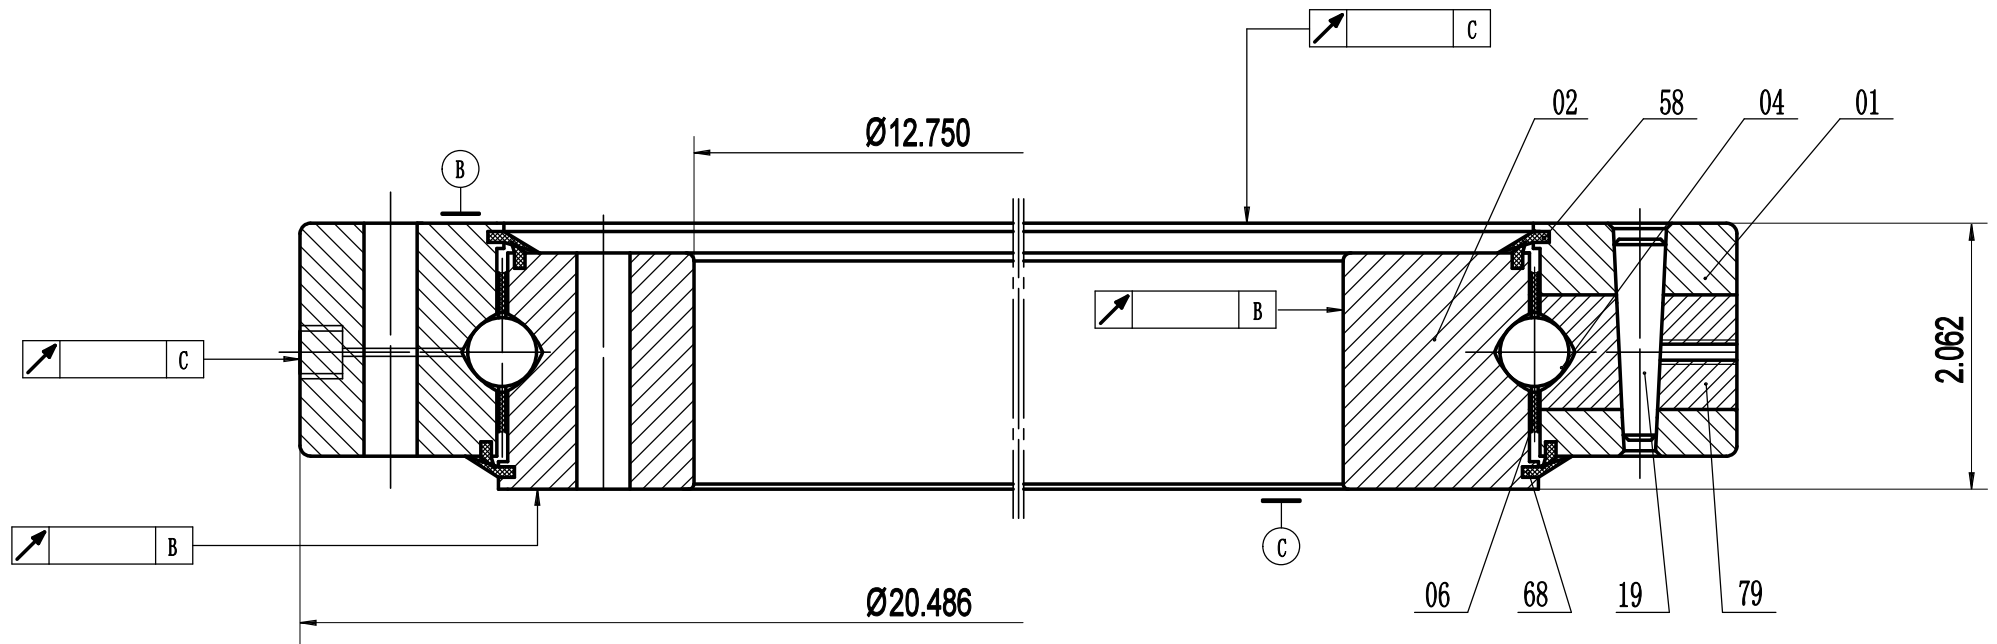

A-A

Remark:

1. Luoyang Jiecheng Bearing Technology Co., Ltd is a technical Inc, specialize in designing and manufacturing slewing ring bearing, we can design and manufactur all kinds of slewing bearing according to client's requirement.

MT Series	MTO-324T	
	weight	
	105 (lbs)	
Luoyang Jiecheng Bearing Technology Co., Ltd		