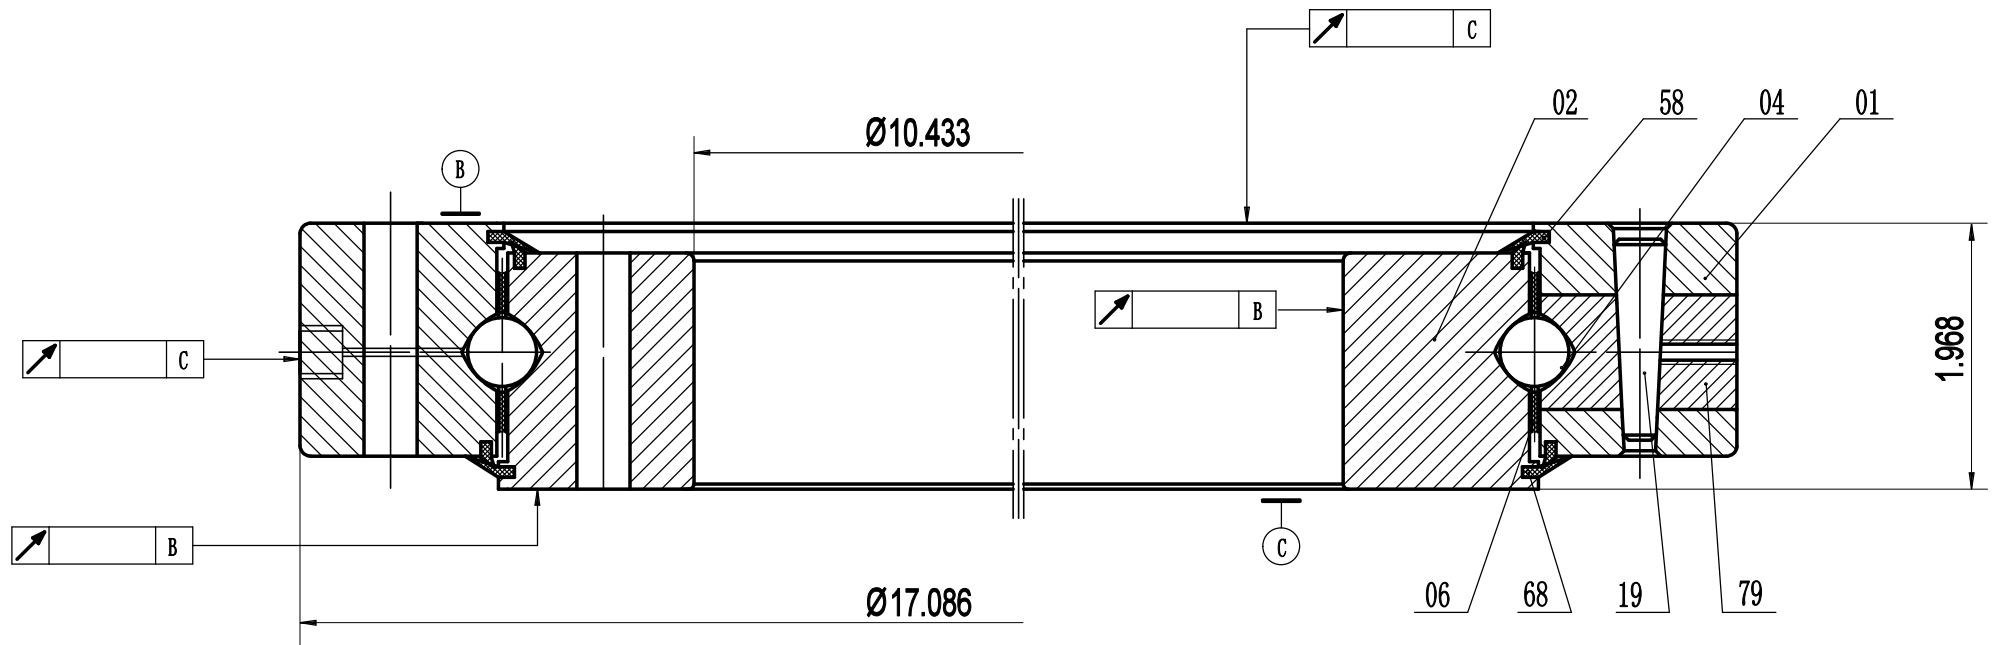

A-A

Remark:

1. Luoyang Jiecheng Bearing Technology Co., Ltd is a technical Inc, specialize in designing and manufacturing slewing ring bearing, we can design and manufactur all kinds of slewing bearing according to client's requirement.

MT Series	MTO-265X	
	weight	
	61 (lbs)	
Luoyang Jiecheng Bearing Technology Co., Ltd		