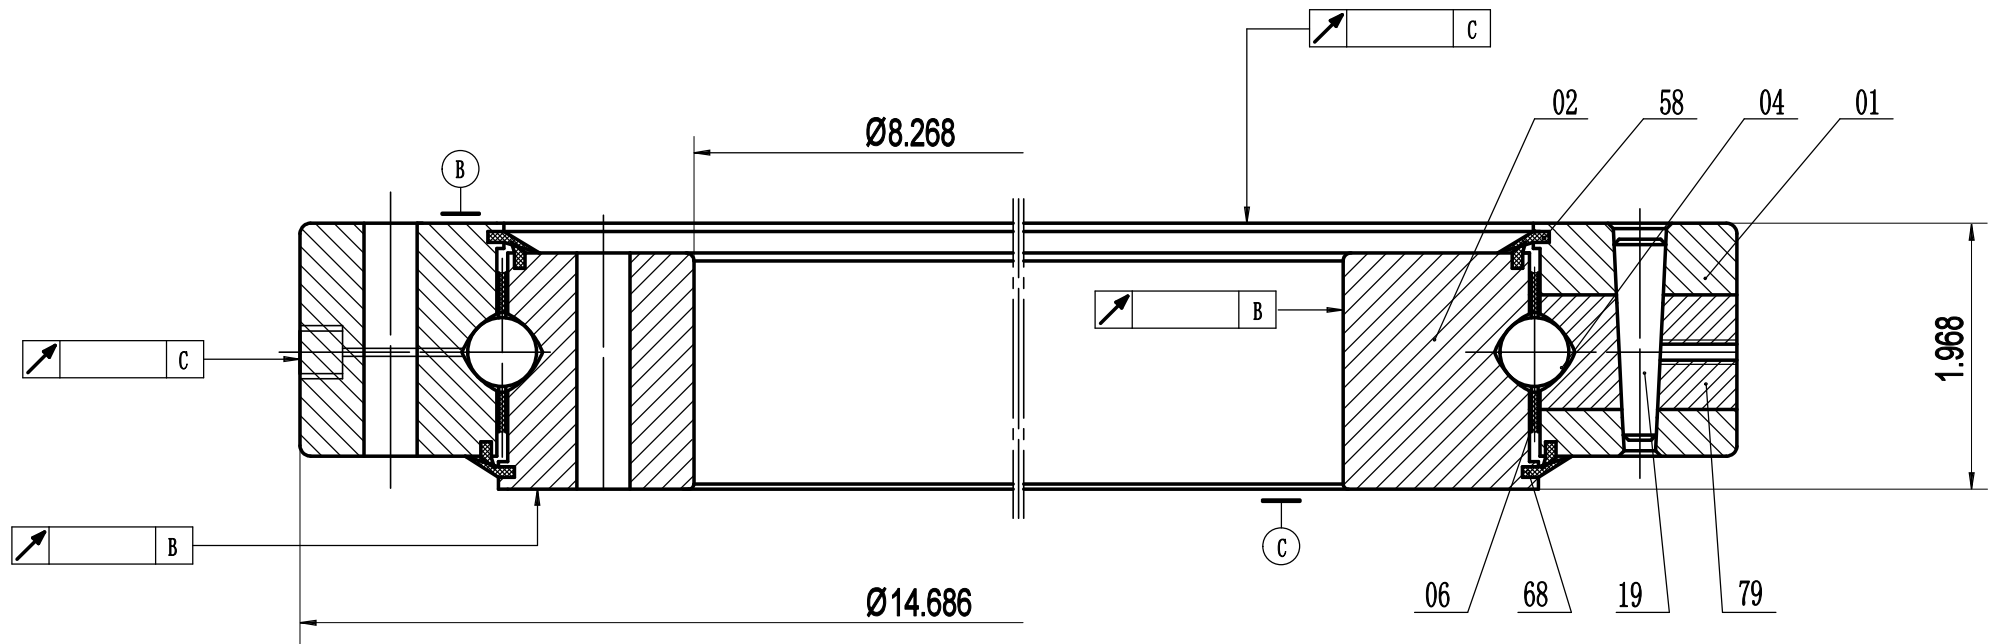

A-A

Remark:

1. Luoyang Jiecheng Bearing Technology Co., Ltd is a technical Inc, specialize in designing and manufacturing slewing ring bearing, we can design and manufactur all kinds of slewing bearing according to client's requirement.

MT Series	MTO-210X	
	weight	
	48 (lbs)	
	Luoyang Jiecheng Bearing Technology Co., Ltd	