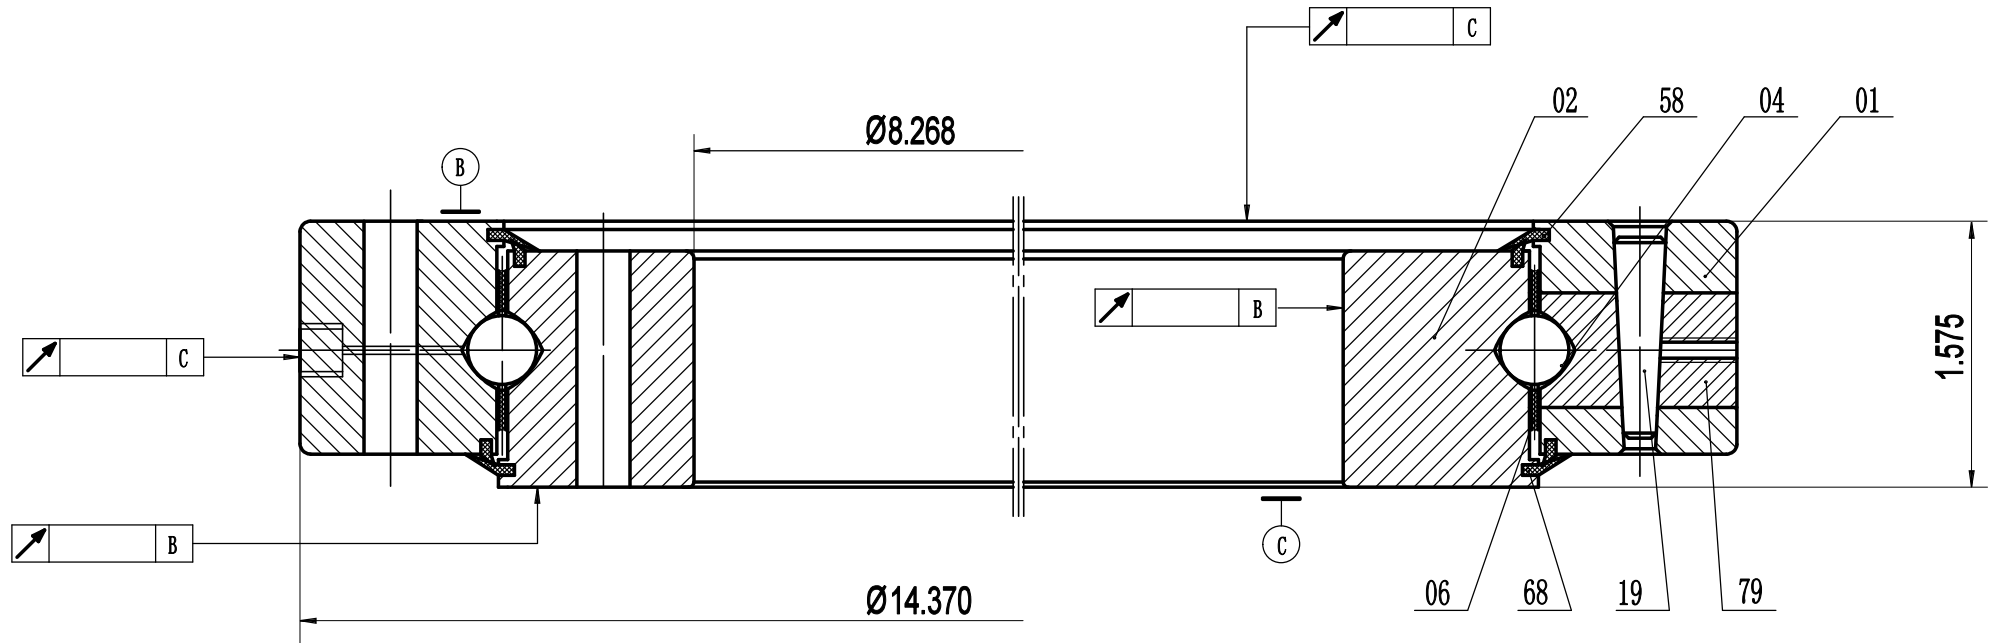

A-A

Remark:

1. Luoyang Jiecheng Bearing Technology Co., Ltd is a technical Inc, specialize in designing and manufacturing slewing ring bearing, we can design and manufactur all kinds of slewing bearing according to client's requirement.

MT Series	MTO-210T	
	weight	
	38 (lbs)	
Luoyang Jiecheng Bearing Technology Co., Ltd		