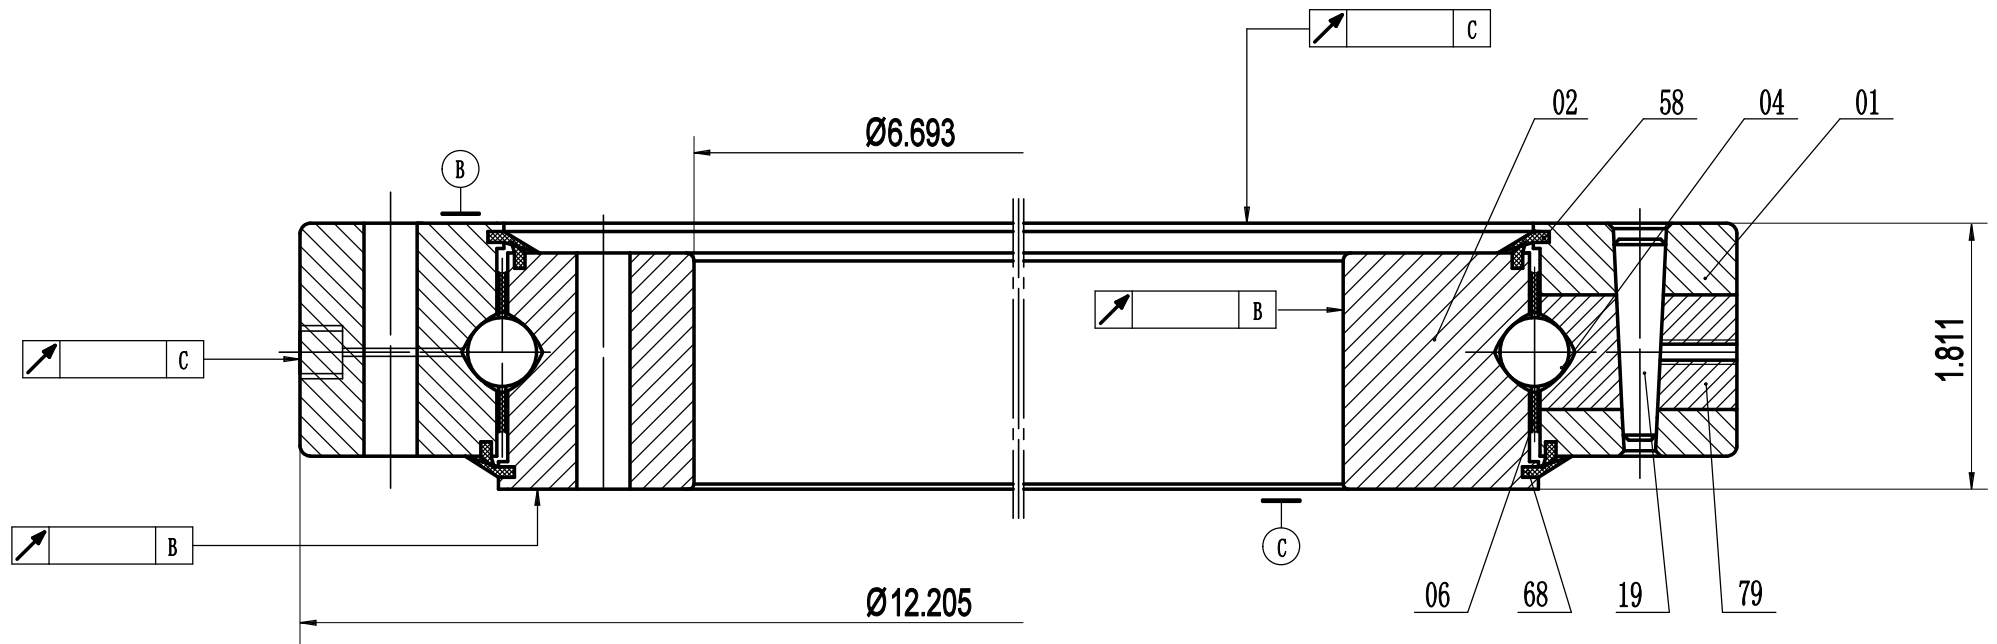

A-A

**Remark:**

1. Luoyang Jiecheng Bearing Technology Co., Ltd is a technical Inc, specialize in designing and manufacturing slewing ring bearing, we can design and manufactur all kinds of slewing bearing according to client's requirement.

<b>MT Series</b>	<b>MTO-170T</b>	
	weight	
	33 (lbs)	
Luoyang Jiecheng Bearing Technology Co., Ltd		