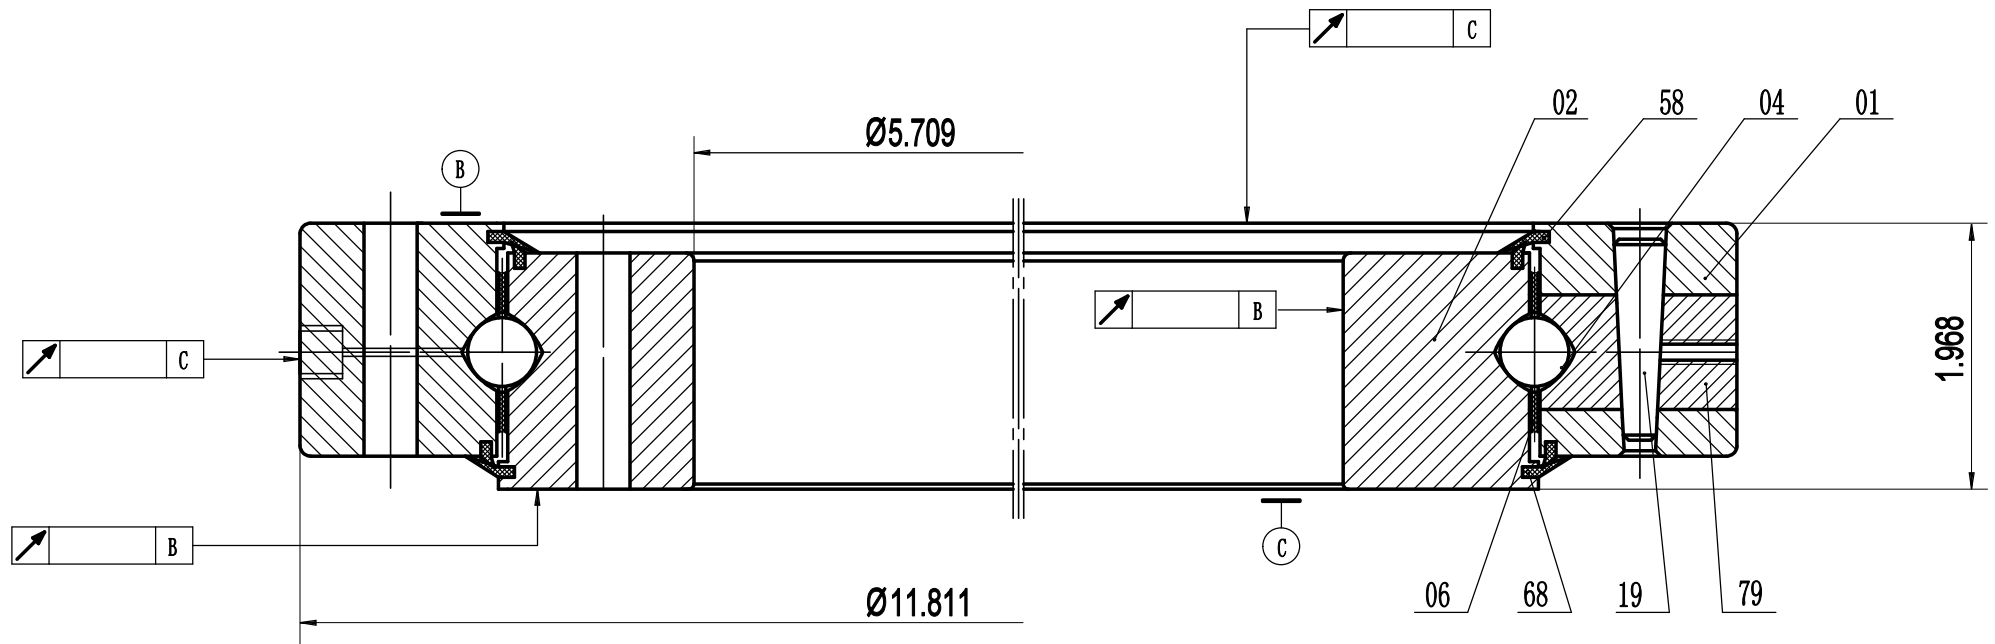

A-A

Remark:

1. Luoyang Jiecheng Bearing Technology Co., Ltd is a technical Inc, specialize in designing and manufacturing slewing ring bearing, we can design and manufactur all kinds of slewing bearing according to client's requirement.

MT Series	MTO-145T	
	weight	
	37 (lbs)	
Luoyang Jiecheng Bearing Technology Co., Ltd		