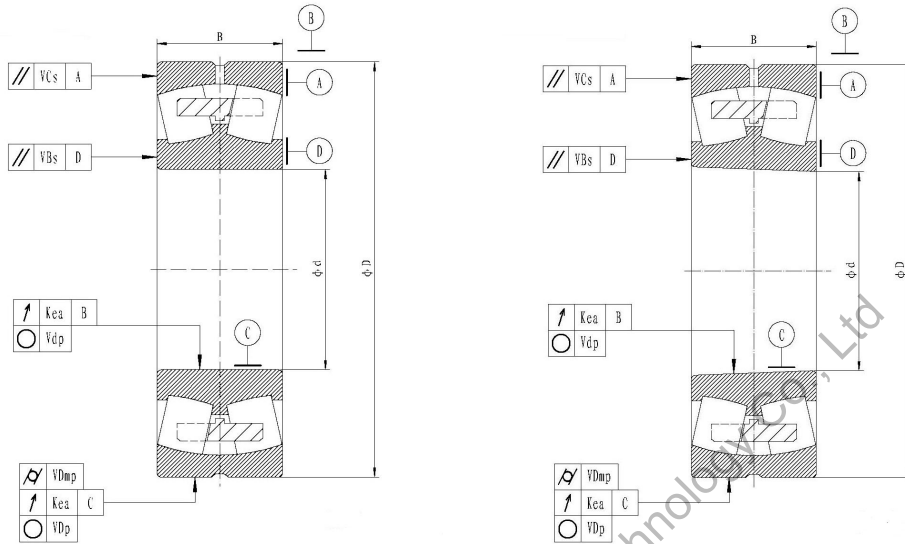

JCB Luoyang Jiecheng Bearing Technology Co., Ltd

Tel:0086-379-68611678 Fax:0086-379-68611679

Email: sales@jcb-bearing.com

Product list of spherical roller bearing(21 series)

Bearing designation	Basic Dimension			limiting speed		rated load		RE.weight
	d	D	B	Grease	Oil	Cr	Cor	
21320CA	100	215	47	1700	2200	385.00	530	8.80
21320CAK	100	215	47	1700	2200	385.00	530	8.80
21322CA	110	240	50	1600	2000	460.00	630	12.00
21322CAK	110	240	50	1600	2000	460.00	630	12.00