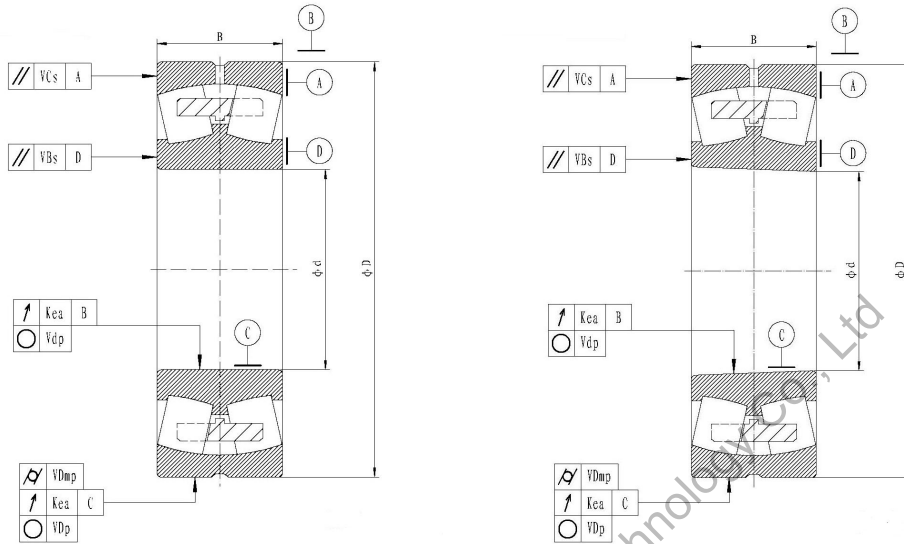

Product list of spherical roller bearing(22 series)

Bearing designation	Basic Dimension			limiting speed		rated load		RE.weight
	d	D	B	Grease	Oil	Cr	Cor	
22208	40	80	23	5000	6300	89.50	95	.48
22208K	40	80	23	5000	6300	89.50	95	.48
22209	45	85	23	4500	6000	95.00	107	.53
22209K	45	85	23	4500	6000	95.00	107	.53
22210	50	90	23	4300	5300	99.50	116	.57
22210K	50	90	23	4300	5300	99.50	116	.57
22211	55	100	25	3800	5000	122.00	143	.76
22211K	55	100	25	3800	5000	122.00	143	.76
22212	60	110	28	3600	4500	150.00	174	1.04
22212K	60	110	28	3600	4500	150.00	174	1.04
22213	65	120	31	3200	4000	175.00	216	1.43
22213K	65	120	31	3200	4000	175.00	216	1.43
22214	70	125	31	3000	3800	182.00	230	1.51
22214K	70	125	31	3000	3800	182.00	230	1.51