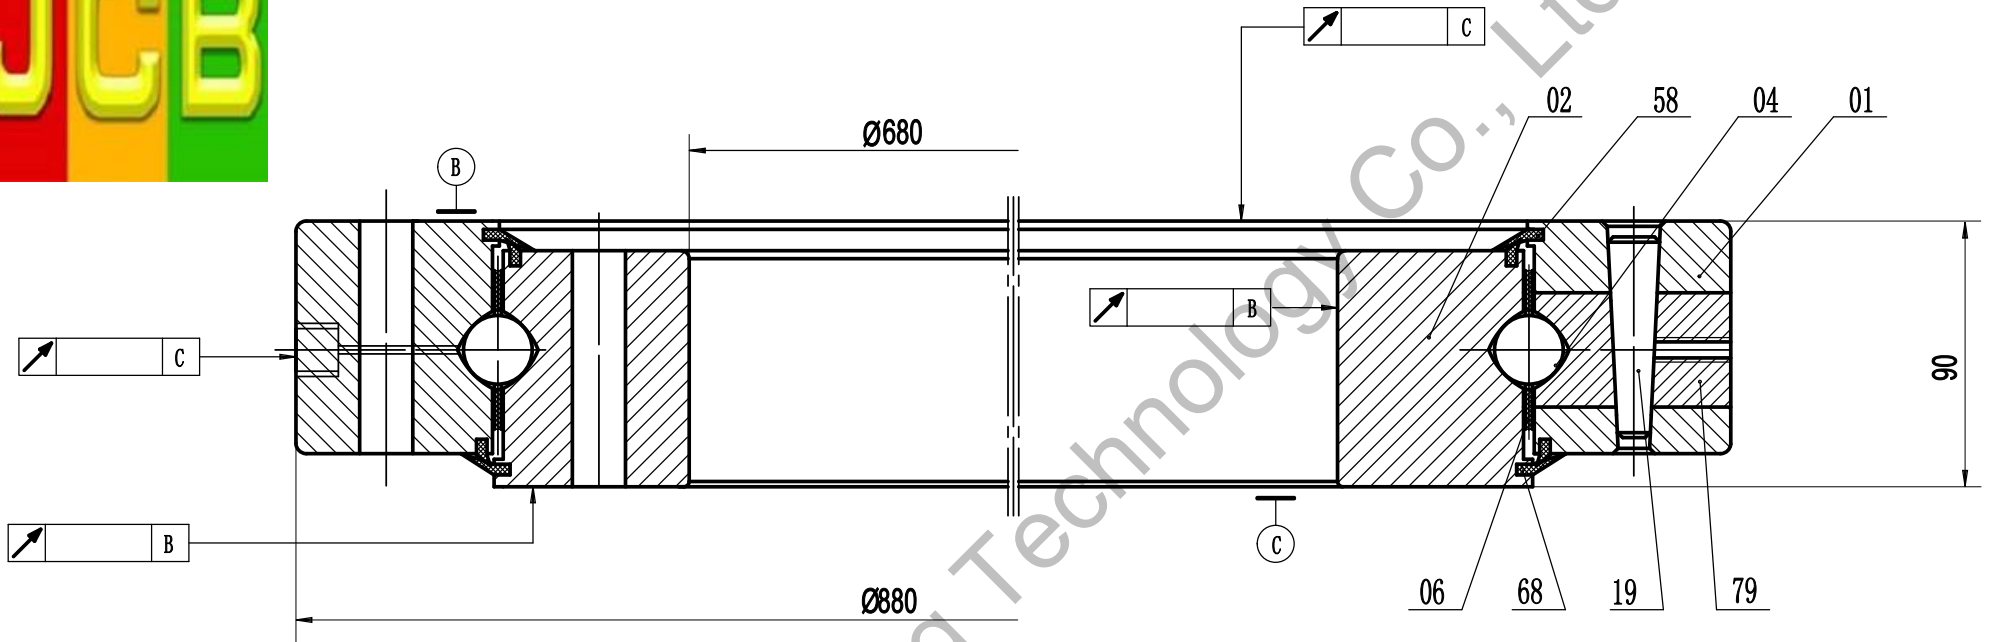

A-A

Remark:

1. Luoyang JCB Bearing Technology Co., Ltd is a technical Inc, specialize in designing and manufacturin slewing ring bearing, we can design and manufactur all kinds of slewing bearing according to client's requirement.

Postal code : 471003

Phone : 86-379-68611678 Fax : 86-379-68611679

E-mail: sales@jcb-bearing.com

Reserved E-mail: sales@slewing-ring-bearings.com

Website: www.jcb-bearing.com

www.slewing-ring-bearings.com

Single row ball slewing bearings	VU. 10. 0782 V		
			Weight(kg)
			164
	Luoyang JCB Bearing Technology Co., Ltd		