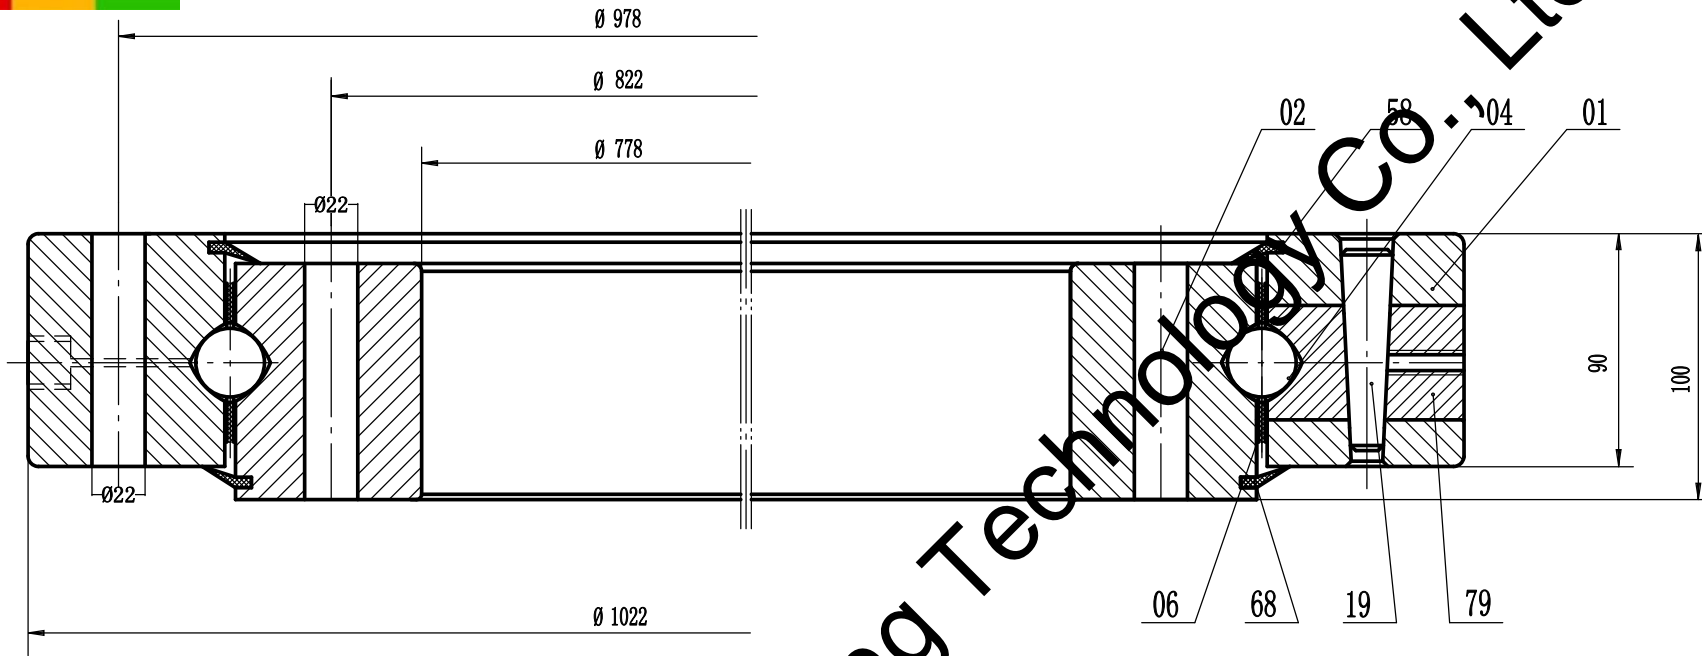

A-A

Remark:

1. Luoyang JCB Bearing Technology Co., Ltd is a technical inc, specialize in designing and manufacturing slewing ring bearing, we can design and manufactur all kinds of slewing bearing according to client's requirement.
2. This drawing is reference for users if you need formal drawing, please contact with us sales@jcb-bearing.com, the official drawing will be submitted after order confirmation.

Contact information

Company Address : No.3 Lianheng road, Luoyang, Henan, China.

Postal code : 471003

Phone : 86-379-68611678 Fax : 86-379-68611679

E-mail: sales@jcb-bearing.com

Reserved E-mail: sales@slewing-ring-bearings.com

Website: www.jcb-bearing.com

www.slewing-ring-bearings.com

Four-point contact ball Slewing Ring Bearing	010.40.900	
		Weight(kg)
		240
	Luoyang JCB Bearing Technology Co., Ltd	